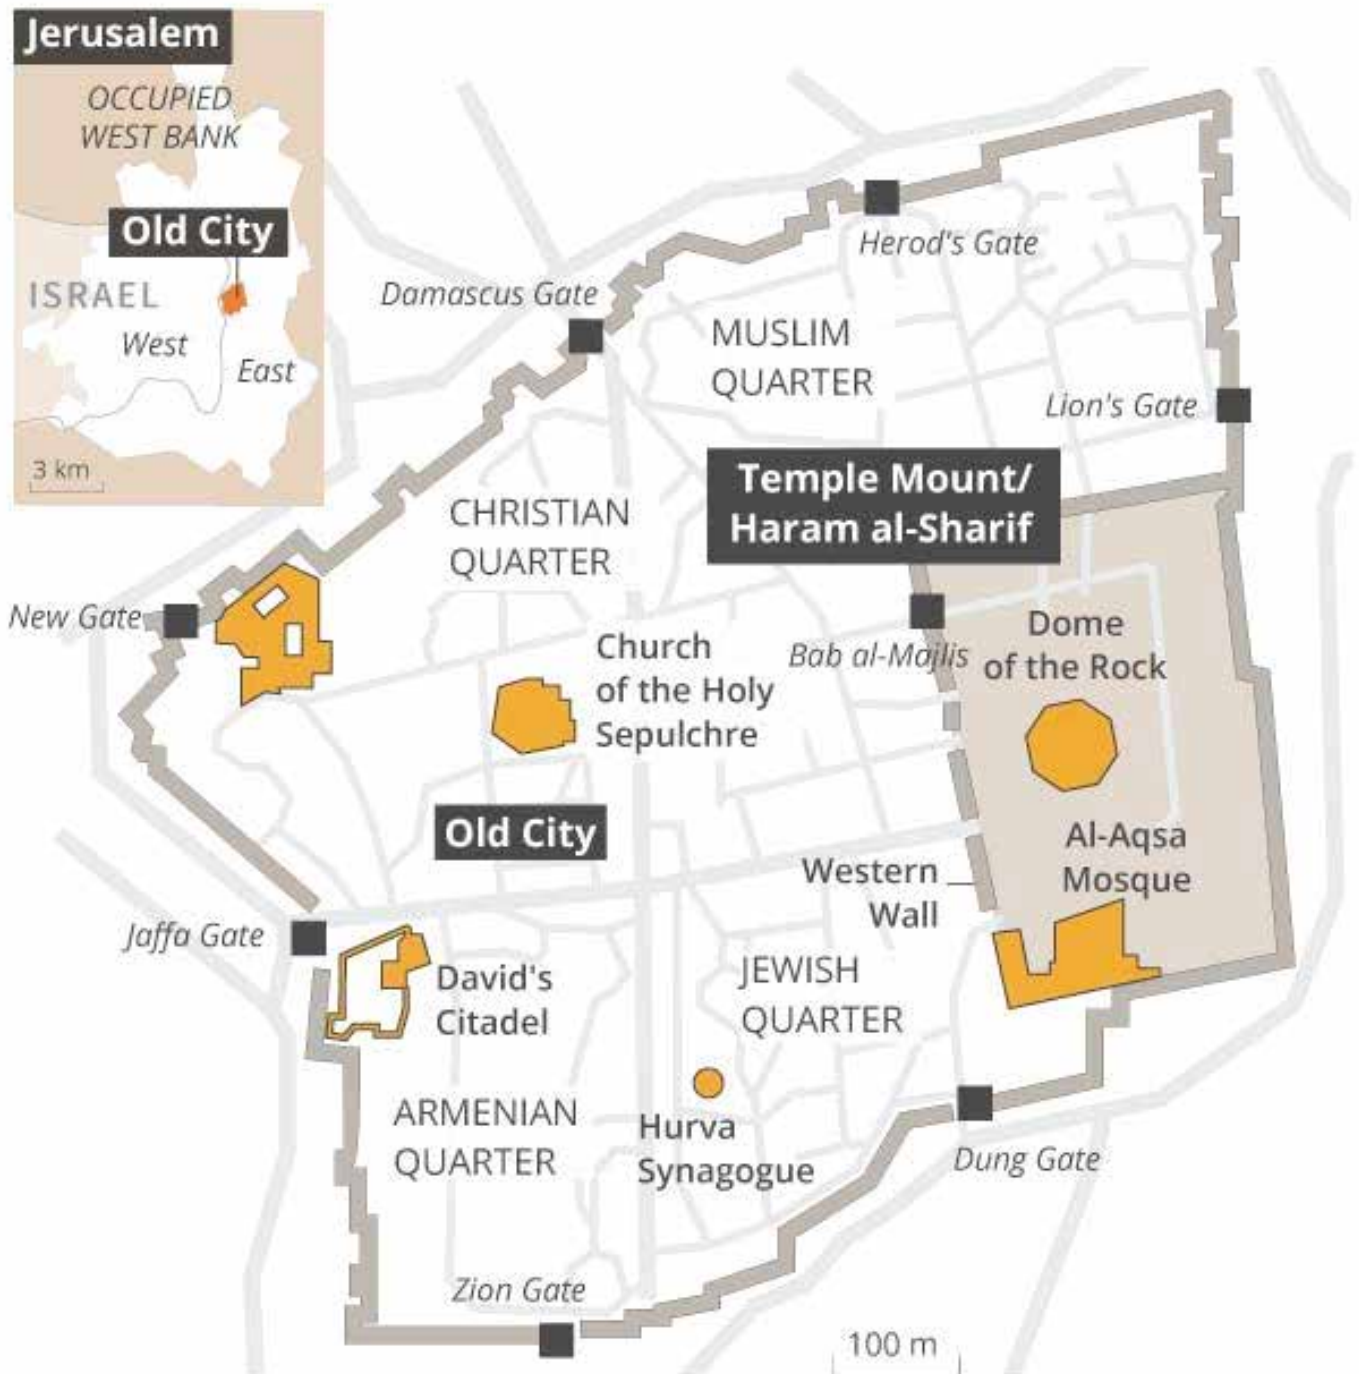

# Death 2007-2017 en B'Tselem

## Israelis and Palestinians Killed in the Current Violence

*This chart shows how many Palestinians have been killed by Israelis (red bar) and how many Israelis have been killed by Palestinians (blue bar) each year since the Second Intifada began on September 28, 2000. In total, at least **9,510 Palestinians** and **1,242 Israelis** have been killed.*

# Jerusalem Old City

Source: AFP