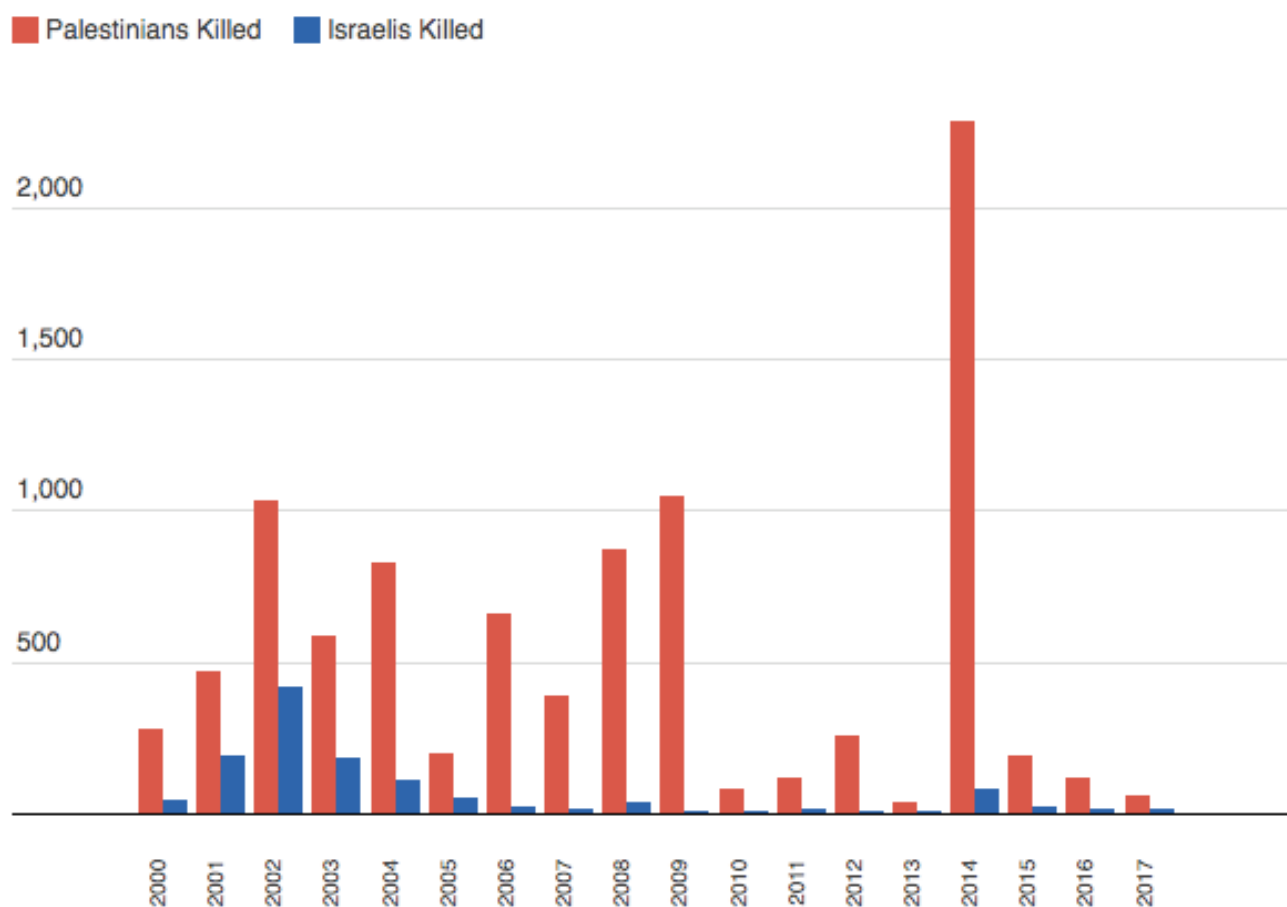

# Death 2007-2017 en B'Tselem

## Israelis and Palestinians Killed in the Current Violence

*This chart shows how many Palestinians have been killed by Israelis (red bar) and how many Israelis have been killed by Palestinians (blue bar) each year since the Second Intifada began on September 28, 2000. In total, at least **9,510 Palestinians** and **1,242 Israelis** have been killed.*